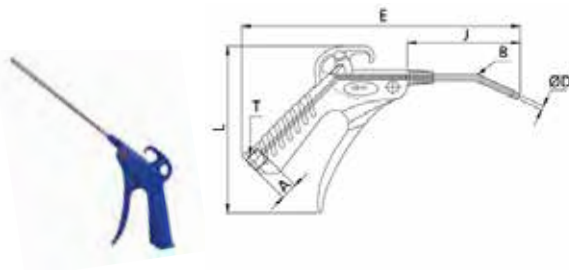

RoHS2

Products in compliance with the directive 2011/65/EU

FLOWRATE

CBO1

Big flowrate air gun with steel nozzle & plastic BSPP thread

CODE	ØD	T	L	E	A	J	B	GR.
CB01F010FG	3,5	G1/4"	143,6	242,7	13,5	100,0	BENT	118,0
CB01F020FG	3,5	G1/4"	143,6	342,7	13,5	200,0	STRAIGHT	132,0
CB01F030FG	3,5	G1/4"	143,6	442,7	13,5	300,0	STRAIGHT	147,0