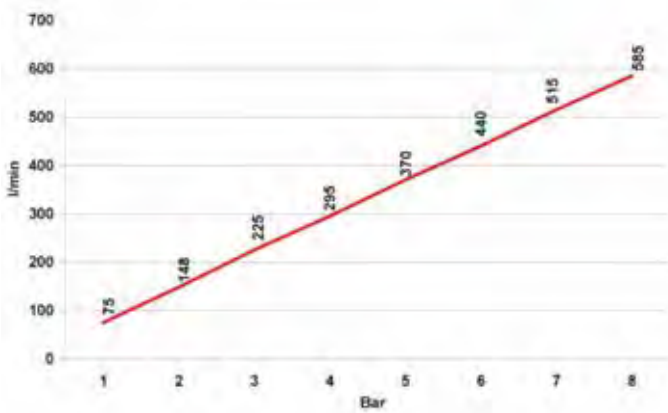

From 0°C to 60°C

from 0 to 10 Bar
Negative pressure: -750 mmHg

Compressed air

Parallel gas BSPP - G1/4"

SUPPLY

Progressive

Plastic and steel

Products in compliance with the directive 2002/95/EC

RoHS2

Products in compliance with the directive 2011/65/EU

FLOWRATE

CBO1

Big flowrate air gun with steel nozzle & plastic BSPP thread

CODE	ØD	T	L	E	A	J	B	GR.
CB01F010FG	3,5	G1/4"	143,6	242,7	13,5	100,0	BENT	118,0
CB01F020FG	3,5	G1/4"	143,6	342,7	13,5	200,0	STRAIGHT	132,0
CB01F030FG	3,5	G1/4"	143,6	442,7	13,5	300,0	STRAIGHT	147,0