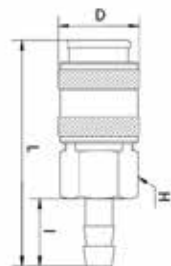

FLOW

2100 l/m at 6 Bar
1500 l/m at 6 bar
(8410FM-LU AND 8420FF-LU)

Parallel gas
from G1/8" to G1/2"

Brass with stainless steel spheres

PROFILE

Products in compliance with the directive 2002/95/EC

RoHS2

Products in compliance with the directive 2011/65/EU

TIERRE UNIVERSAL SERIES

TIERRE LIGHT UNIVERSAL SERIES

8410FM

Male quick coupler

CODE	T	I	D	L	H
8410FM02	G1/4"	11,0	24,0	58,0	20
8410FM03	G3/8"	11,5	24,0	54,0	20
8410FM04	G1/2"	14,0	24,0	56,5	22

8420FF

Female quick coupler

CODE	T	I	D	L	H
8420FF02	G1/4"	11,0	24,0	55,0	20
8420FF03	G3/8"	12,0	24,0	55,0	20
8420FF04	G1/2"	14,0	28,0	55,0	25

8430RE

Barb connector quick coupler

CODE	Ø	I	D	L	H
8430RE06	6	20,0	24,0	67,0	20
8430RE08	8	20,0	24,0	67,0	20
8430RE10	10	20,0	24,0	67,0	20
8430RE12	12	24,0	24,0	71,0	20

8440PO

Hose connector quick coupler

CODE	Ø	D	L1	L2	H
8440PO610	6X10	24,0	47,0	73,0	20
8440PO612	6X12	24,0	47,0	73,0	20
8440PO614	6X14	24,0	47,0	73,0	20
8440PO812	8X12	24,0	47,0	73,5	20
8440PO814	8X14	24,0	47,0	73,5	20
8440PO817	8X17	24,0	47,0	73,5	20
8440PO10145	10X14,5	24,0	47,0	73,5	20
8440PO1017	10X17	24,0	47,0	73,5	20
8440PO1019	10X19	24,0	47,0	77,0	20