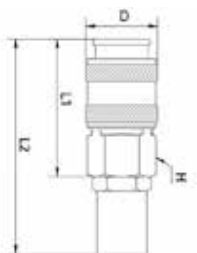

CODE	T	I	D	L	H
8420FF02	G1/4"	11,0	24,0	55,0	20
8420FF03	G3/8"	12,0	24,0	55,0	20
8420FF04	G1/2"	14,0	28,0	55,0	25

8430RE

Barb connector quick coupler

CODE	Ø	I	D	L	H
8430RE06	6	20,0	24,0	67,0	20
8430RE08	8	20,0	24,0	67,0	20
8430RE10	10	20,0	24,0	67,0	20
8430RE12	12	24,0	24,0	71,0	20

8440PO

Hose connector quick coupler

CODE	Ø	D	L1	L2	H
8440PO610	6X10	24,0	47,0	73,0	20
8440PO612	6X12	24,0	47,0	73,0	20
8440PO614	6X14	24,0	47,0	73,0	20
8440PO812	8X12	24,0	47,0	73,5	20
8440PO814	8X14	24,0	47,0	73,5	20
8440PO817	8X17	24,0	47,0	73,5	20
8440PO10145	10X14,5	24,0	47,0	73,5	20
8440PO1017	10X17	24,0	47,0	73,5	20
8440PO1019	10X19	24,0	47,0	77,0	20