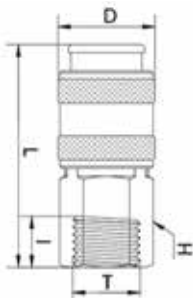

FLOW

2100 l/m at 6 Bar
1500 l/m at 6 bar
(8410FM-LU AND 8420FF-LU)

Parallel gas
from G1/8" to G1/2"

Brass with stainless steel spheres

PROFILE

Products in compliance with the directive 2002/95/EC

RoHS2

Products in compliance with the directive 2011/65/EU

TIERRE UNIVERSAL SERIES

TIERRE LIGHT UNIVERSAL SERIES

8410FM

Male quick coupler

CODE	T	I	D	L	H
8410FM02	G1/4"	11,0	24,0	58,0	20
8410FM03	G3/8"	11,5	24,0	54,0	20
8410FM04	G1/2"	14,0	24,0	56,5	22

8420FF

Female quick coupler

CODE	T	I	D	L	H
8420FF02	G1/4"	11,0	24,0	55,0	20
8420FF03	G3/8"	12,0	24,0	55,0	20
8420FF04	G1/2"	14,0	28,0	55,0	25

8430RE

Barb connector quick coupler

CODE	Ø	I	D	L	H
8430RE06	6	20,0	24,0	67,0	20
8430RE08	8	20,0	24,0	67,0	20
8430RE10	10	20,0	24,0	67,0	20
8430RE12	12	24,0	24,0	71,0	20

8440PO

Hose connector quick coupler

CODE	Ø	D	L1	L2	H
8440PO610	6X10	24,0	47,0	73,0	20
8440PO612	6X12	24,0	47,0	73,0	20
8440PO614	6X14	24,0	47,0	73,0	20
8440PO812	8X12	24,0	47,0	73,5	20
8440PO814	8X14	24,0	47,0	73,5	20
8440PO817	8X17	24,0	47,0	73,5	20
8440PO10145	10X14,5	24,0	47,0	73,5	20
8440PO1017	10X17	24,0	47,0	73,5	20
8440PO1019	10X19	24,0	47,0	77,0	20