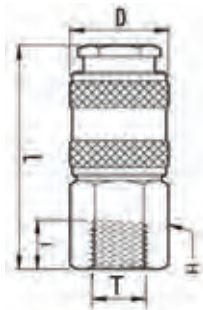

CODE	T	I	D	L	H
8420FF02	G1/4"	11,0	24,0	55,0	20
8420FF03	G3/8"	12,0	24,0	55,0	20
8420FF04	G1/2"	14,0	28,0	55,0	25

8430RE

Barb connector quick coupler

CODE	Ø	I	D	L	H
8430RE06	6	20,0	24,0	67,0	20
8430RE08	8	20,0	24,0	67,0	20
8430RE10	10	20,0	24,0	67,0	20
8430RE12	12	24,0	24,0	71,0	20

8440PO

Hose connector quick coupler

CODE	Ø	D	L1	L2	H
8440PO610	6X10	24,0	47,0	73,0	20
8440PO612	6X12	24,0	47,0	73,0	20
8440PO614	6X14	24,0	47,0	73,0	20
8440PO812	8X12	24,0	47,0	73,5	20
8440PO814	8X14	24,0	47,0	73,5	20
8440PO817	8X17	24,0	47,0	73,5	20
8440PO10145	10X14,5	24,0	47,0	73,5	20
8440PO1017	10X17	24,0	47,0	73,5	20
8440PO1019	10X19	24,0	47,0	77,0	20

8450MO

Hose connector quick coupler

CODE	Ø	D	L1	L2	H
8450MO58	5X8	24,0	47,0	148,0	20
8450MO68	6X8	24,0	47,0	148,0	20
8450MO810	8X10	24,0	47,0	148,0	20
8450MO6510	6,5X10	24,0	47,0	148,0	20
8450MO812	8X12	24,0	42,5	160,0	20
8450MO1012	10X12	24,0	42,5	160,0	20

8410FM-LU

Male quick coupler BSPP

CODE	T	I	D	L	H
8410FM02LU	G1/4"	9	22	52	19
8410FM03LU	G3/8"	9	22	47,5	19
8410FM04LU	G1/2"	10,5	22	48,5	22

8420FF-LU

Female quick coupler BSPP

CODE	T	I	D	L	H
8420FF02LU	G1/4"	11	22	52,5	19
8420FF03LU	G3/8"	12	22	52,5	19