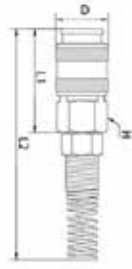

CODE	T	I	D	L	H
8420FF02	G1/4"	11,0	24,0	55,0	20
8420FF03	G3/8"	12,0	24,0	55,0	20
8420FF04	G1/2"	14,0	28,0	55,0	25

8430RE

Barb connector quick coupler

CODE	Ø	I	D	L	H
8430RE06	6	20,0	24,0	67,0	20
8430RE08	8	20,0	24,0	67,0	20
8430RE10	10	20,0	24,0	67,0	20
8430RE12	12	24,0	24,0	71,0	20

8440PO

Hose connector quick coupler

CODE	Ø	D	L1	L2	H
8440PO610	6X10	24,0	47,0	73,0	20
8440PO612	6X12	24,0	47,0	73,0	20
8440PO614	6X14	24,0	47,0	73,0	20
8440PO812	8X12	24,0	47,0	73,5	20
8440PO814	8X14	24,0	47,0	73,5	20
8440PO817	8X17	24,0	47,0	73,5	20
8440PO10145	10X14,5	24,0	47,0	73,5	20
8440PO1017	10X17	24,0	47,0	73,5	20
8440PO1019	10X19	24,0	47,0	77,0	20

8450MO

Hose connector quick coupler

CODE	Ø	D	L1	L2	H
8450MO58	5X8	24,0	47,0	148,0	20
8450MO68	6X8	24,0	47,0	148,0	20
8450MO810	8X10	24,0	47,0	148,0	20
8450MO6510	6,5X10	24,0	47,0	148,0	20
8450MO812	8X12	24,0	42,5	160,0	20
8450MO1012	10X12	24,0	42,5	160,0	20