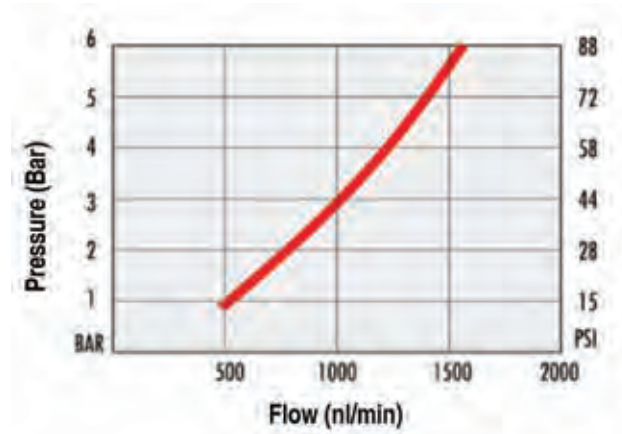

TIERRE LIGHT UNIVERSAL SERIES