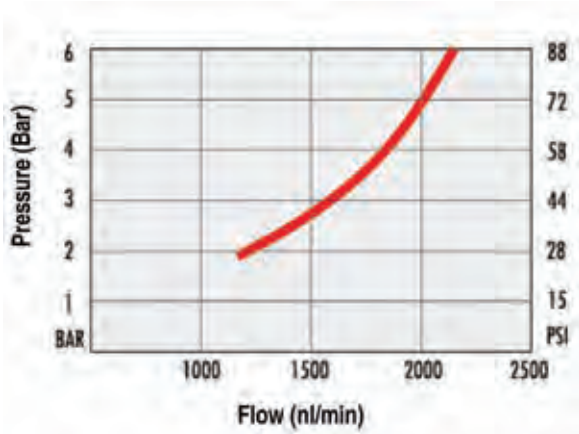

TIERRE UNIVERSAL SERIES