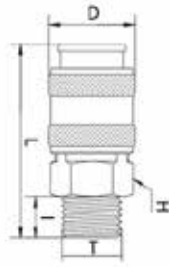

FLOW

2100 l/m at 6 Bar
1500 l/m at 6 bar
(8410FM-LU AND 8420FF-LU)

Parallel gas
from G1/8" to G1/2"

Brass with stainless steel spheres

PROFILE

Products in compliance with the directive 2002/95/EC

RoHS2

Products in compliance with the directive 2011/65/EU

TIERRE UNIVERSAL SERIES

TIERRE LIGHT UNIVERSAL SERIES

8410FM

Male quick coupler

CODE	T	I	D	L	H
8410FM02	G1/4"	11,0	24,0	58,0	20
8410FM03	G3/8"	11,5	24,0	54,0	20
8410FM04	G1/2"	14,0	24,0	56,5	22

8420FF

Female quick coupler

CODE	T	I	D	L	H
8420FF02	G1/4"	11,0	24,0	55,0	20
8420FF03	G3/8"	12,0	24,0	55,0	20
8420FF04	G1/2"	14,0	28,0	55,0	25

8430RE

Barb connector quick coupler

CODE	Ø	I	D	L	H
8430RE06	6	20,0	24,0	67,0	20
8430RE08	8	20,0	24,0	67,0	20
8430RE10	10	20,0	24,0	67,0	20
8430RE12	12	24,0	24,0	71,0	20

8440PO

Hose connector quick coupler

CODE	Ø	D	L1	L2	H
8440PO610	6X10	24,0	47,0	73,0	20
8440PO612	6X12	24,0	47,0	73,0	20
8440PO614	6X14	24,0	47,0	73,0	20
8440PO812	8X12	24,0	47,0	73,5	20
8440PO814	8X14	24,0	47,0	73,5	20
8440PO817	8X17	24,0	47,0	73,5	20
8440PO10145	10X14,5	24,0	47,0	73,5	20
8440PO1017	10X17	24,0	47,0	73,5	20
8440PO1019	10X19	24,0	47,0	77,0	20